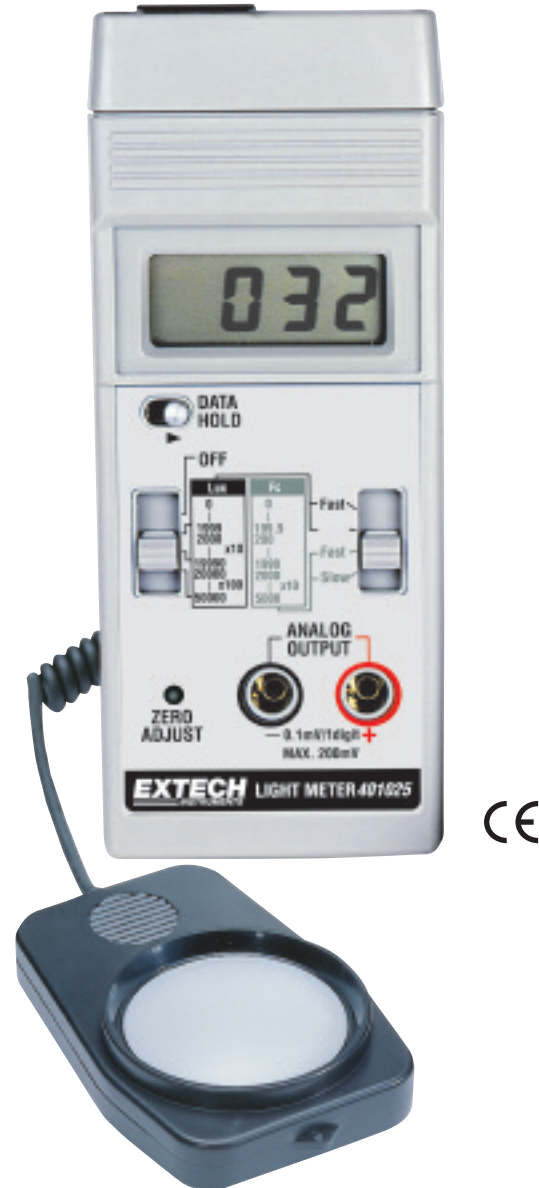

## Foot Candle/Lux Meter

Accurate light level measurements plus analog output

### Features:

- Accurately displays light level in terms of Fc or Lux over three ranges: Fc (0-200, 0-2000 and 0-5000Fc) and Lux (0-2000, 0-20000, 0-50000Lux)
- Resolution of 0.1Fc or 1Lux with 5% accuracy
- Select fast (1 second) or slow (2 seconds) response
- Monitor light levels using outputs; 1mV per count analog output for capturing readings to a recorder
- Utilizes precision photo diode and color correction filter; Cosine/color corrected
- Dimensions: 6.4x2.8x1.2" (163x70x30mm); Weight: 7.8oz (220g)
- Complete with 9V battery

### Ordering Information:

**401025** .....Foot Candle/Lux Meter

**401025-NIST** ..Foot Candle/Lux Meter with NIST Certificate

**409996** .....Vinyl Pouch Carrying Case