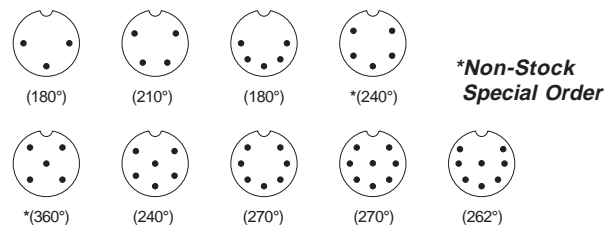

*Non-Stock Special Order

Other number of pins available, please call.