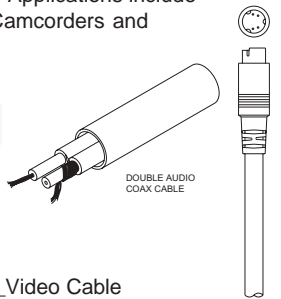

MMA-SVHS-(XX) MD4 M/M S-VHS _Video Cable

S-IEEE-1394-44-(XX)

S-IEEE-1394-64-(XX)

S-IEEE-1394-66-(XX)

DOUBLE AUDIO COAX CABLE

Bulk Cable

MMA-SVHS	500ft. Reel S-VHS _Bulk Cable
MMA-SVHS-CL2	500ft. Reel S-VHS _Bulk Cable, CL2

IEEE-1394 CABLES

- 24 AWG Power Pair; 28 AWG Signal Pairs
- Foil and Braid Outer Shield
- Foil and Braid Signal Shield
- Twisted Pair Construction
- Gold Plated Contacts

FireWire!!!