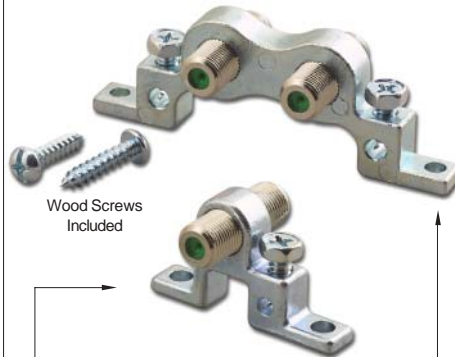

RFF SERIES - F CONNECTORS

WATERPROOF CONNECTORS

With Long Attached Ring

- RFF-3715W For RG-59, 1/2" Ring
- RFF-3753W For RG-6, 1/2" Ring
- RFF-7715W For RG-59, 1/2" Ring
- RFF-7753W For RG-6, 1/2" Ring

- RFF-7715EG F-59ALM, 1/2" Ring, Easy Grip
- RFF-7753EG F-56ALM, 1/2" Ring, Easy Grip
- RFF-7755EG For RG6, Quad Shield, Easy Grip

CRIMP CONNECTORS

With Long Attached Ring

- RFF-7715 For RG-59 (F-59ALM. Standard)
- RFF-7716 For RG-59 (F-59ALX. Tri-Shield)
- RFF-7753 For RG-6 (F-56ALM. Standard)
- RFF-7754 For RG-6 (F-56ALX. Tri-Shield)
- RFF-7757 For RG-6/U, Plenum
- RFF-7758 For RG-59/U, Plenum
- RFF-7755 For RG-6 (F-56 ALX, Quad Shield)
- RFF-7781 For RG-11

Connector with Separate Ring

- RFF-7711 F-59, 1/8" Ring
- RFF-7712 F-59, 1/4" Ring
- RFF-7713 F-59, 1/2" Ring
- RFF-7751 F-56, 1/4" Ring
- RFF-7717 F-11, 1/5" Ring

Grounding Block Connector

- RFF-7733GB F/F 3GHz
- RFF-7733GBD F/F 3GHz, Dual Port

Snap-Fit

- RFF-7716SN For RG-59
- RFF-7718SN For RG-58
- RFF-7719SN For RG-59 Quad-Shield
- RFF-7754SN For RG-6
- RFF-7755SN For RG-6 Quad-Shield
- RFF-7781SN For RG-11

See PG 61 for Crimp Tool

Twist-On Connector (No Crimp)