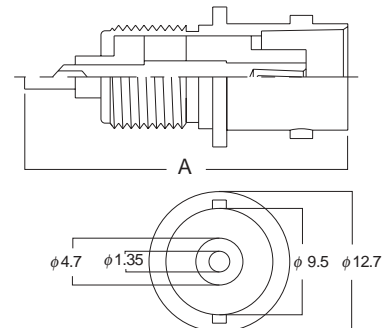

- Rear Mount
- 3/8" Diameter

BNC-3199 BNC Female, Compatible w/ Amphenol 31-10

 **SEE PG 118 FOR CONNECTOR-TOOL REFERENCE**

- Rear Mount

BNC-3194T	A=26.7mm, UG-1094/U, PTFE Insolater
BNC-3194-75	A=26.7mm, 75 Ω
BNC-7194	UG-1094/U, Delrin Insolater
BNC-7194T	UG-1094/U, PTFE Insolater
BNC-3894	Die Cast Type , A=26.7mm, UG-1034/U, Delrin Insolater
BNC-3195	A=30mm, UG-1094A/U, Delrin Insolater
BNC-3196	A=33mm, UG-1094B/U, Delrin Insolater

BULKHEAD JACKS

BNC-3194T

BNC-7194

* All Machined, Brass with Gold Plated pin. Except BNC-3894 Die Casted.