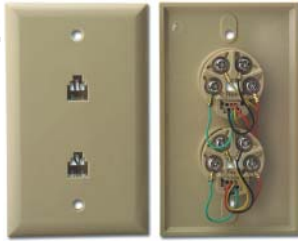

MODULAR ACCESSORIES

COIL HANDSET CORD

- Available Colors: BK, IV, WH

- PT-604-07'(CC)
- PT-604-12'(CC)
- PT-604-18'(CC)
- PT-604-25'(CC)

PT-604-25'IV

MODULAR SURFACE JACK

- Ivory Wall Jack Covers

PT-107-4C

SMOOTH SURFACE WALL PLATE

- Smooth Surface Wall Plates w/ 6p4c Jack(s), Ivory

- PT-103B-4C Single
- PT-104B-44 Dual

CIRCULAR PLATE

- Ivory Circular Wall Jack Plates

- PT-105-4C
- PT-105-6C

MODULAR & VIDEO JACK WALL PLATE

SINGLE & DUAL MODULAR JACK WALL PLATES

- Single Jack, Single Gang Plastic Wall Plate
- Ivory Color, Screw Terminal
- Gold Plate Contacts
- See Index for Wiring Color Code

- PT-103-4U/UL 6P4C, USOC
- PT-103-6U/UL 6P6C, USOC
- PT-103-8U/UL 8P8C, USOC
- PT-103-8A/UL 8P8C, AT&T
- PT-103-8AK/UL 8P8C, Keyed, AT&T
- PT-103-6D/UL 6 DEC Type