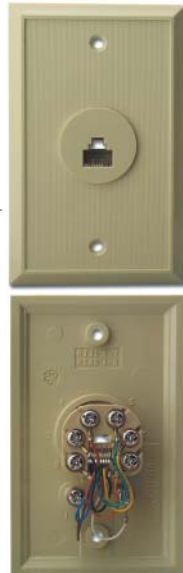

SINGLE & DUAL MODULAR JACK WALL PLATES

- Single Jack, Single Gang Plastic Wall Plate
- Ivory Color, Screw Terminal
- Gold Plate Contacts
- See Index for Wiring Color Code

- PT-103-4U/UL 6P4C, USOC
- PT-103-6U/UL 6P6C, USOC
- PT-103-8U/UL 8P8C, USOC
- PT-103-8A/UL 8P8C, AT&T
- PT-103-8AK/UL 8P8C, Keyed, AT&T
- PT-103-6D/UL 6 DEC Type

- PT-103-4U 6P4C, USOC
- PT-103-6U 6P6C, USOC
- PT-103-8U 8P8C, USOC
- PT-103-8A 8P8C, AT&T
- PT-103-8AK 8P8C, AT&T Keyed
- PT-103-6NW 6P6C Nevada Western
- PT-103-10C 10P10C, W/Key