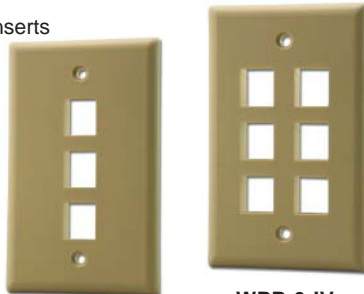

DATA OUTLET: WALL PLATES

UNIVERSAL (K SERIES) PLATES

- Will Now Accept Most Keystones
- Single Gang Plates
- Up to Six Rectangular Openings for Keystone Type Inserts
- UL Listed, Pre-Packaged in Header Bags
- Clear Label Covers for Screw Holes
- Available Colors (CC): Ivory (IV), White (WH)

WPP-K3-IV

Dual Port K Series Wall Plate Mounted on PT-115A Wall Box

Extra Parts

WPP-K-SCREW Screw for Wall Plate

ICONS FOR K SERIES PLATES

- Available Colors (CC): Blue (BL), Red (RD)
- Custom Colors Available. Minimum Quantity Required

GRAPHIC ICONS

- WPP-KI-GDT-(CC)** DATA
- WPP-KI-GFX-(CC)** FAX
- WPP-KI-GSL-(CC)** LEFT SPEAKER
- WPP-KI-GSR-(CC)** RIGHT SPEAKER
- WPP-KI-GVC-(CC)** VOICE
- WPP-KI-BLN-(CC)** BLANK
CC: BL, RD

ORIGINAL WALL PLATES

- Single Gang Plates
- Up to six rectangular openings for keystone type inserts
- UL Listed
- Available Colors (CC): Ivory (IV), White (WH)

WPP-(X)-(CC)
WPP-(X)A-(CC)

Port Options (X): 1, 2, 3, 4, 6

WPP-3-IV