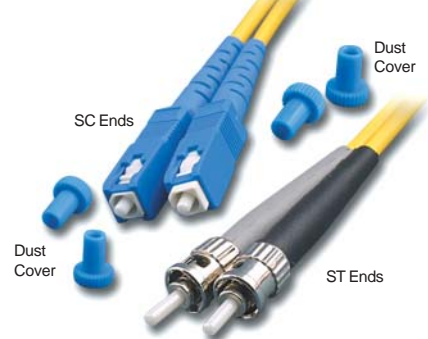

FIBER OPTICS

- Fiber Used Manufactured by: Corning / Siecor
- Duplex, Zip Cords, Multi-mode 50/125, 62.5/ 125, Single Mode 10/ 125
- Durable Ceramic Tip Connectors
- Each Cord is Individually Packaged with Attenuation and Return Loss Measurements
- Custom Cable Length Available

PATCH CORDS

Package Front Package Back

ST TO ST

- FOP-ST2D-MM-(LL)
- FOP-ST2D-MM5-(LL)
- FOP-ST2D-SM-(LL)

* Standard Stock Length
Length in meter (LL): 1~10, 15, 20, 25.
MM5 (LL): 1, 2, 3, 5, 10, 20.
 Custom Cable Length Available

SC TO SC

- FOP-SC2D-MM-(LL)
- FOP-SC2D-MM5-(LL)
- FOP-SC2D-SM-(LL)

* Standard Stock Length
Length in meter (LL): 1~10, 15, 20, 25.
MM5 (LL): 1, 2, 3, 5, 10, 20.
 Custom Cable Length Available

ST TO SC

- FOP-STSCD-MM-(LL)
- FOP-STSCD-MM5-(LL)
- FOP-STSCD-SM-(LL)