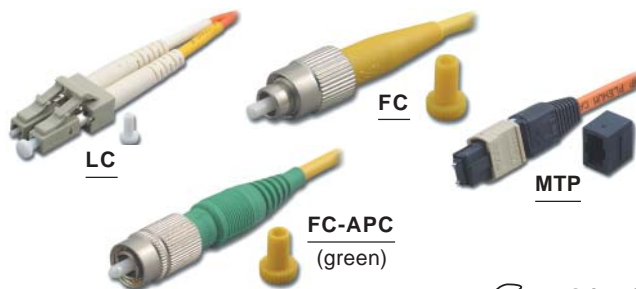

CUSTOM CABLES

ENDS OPTIONS